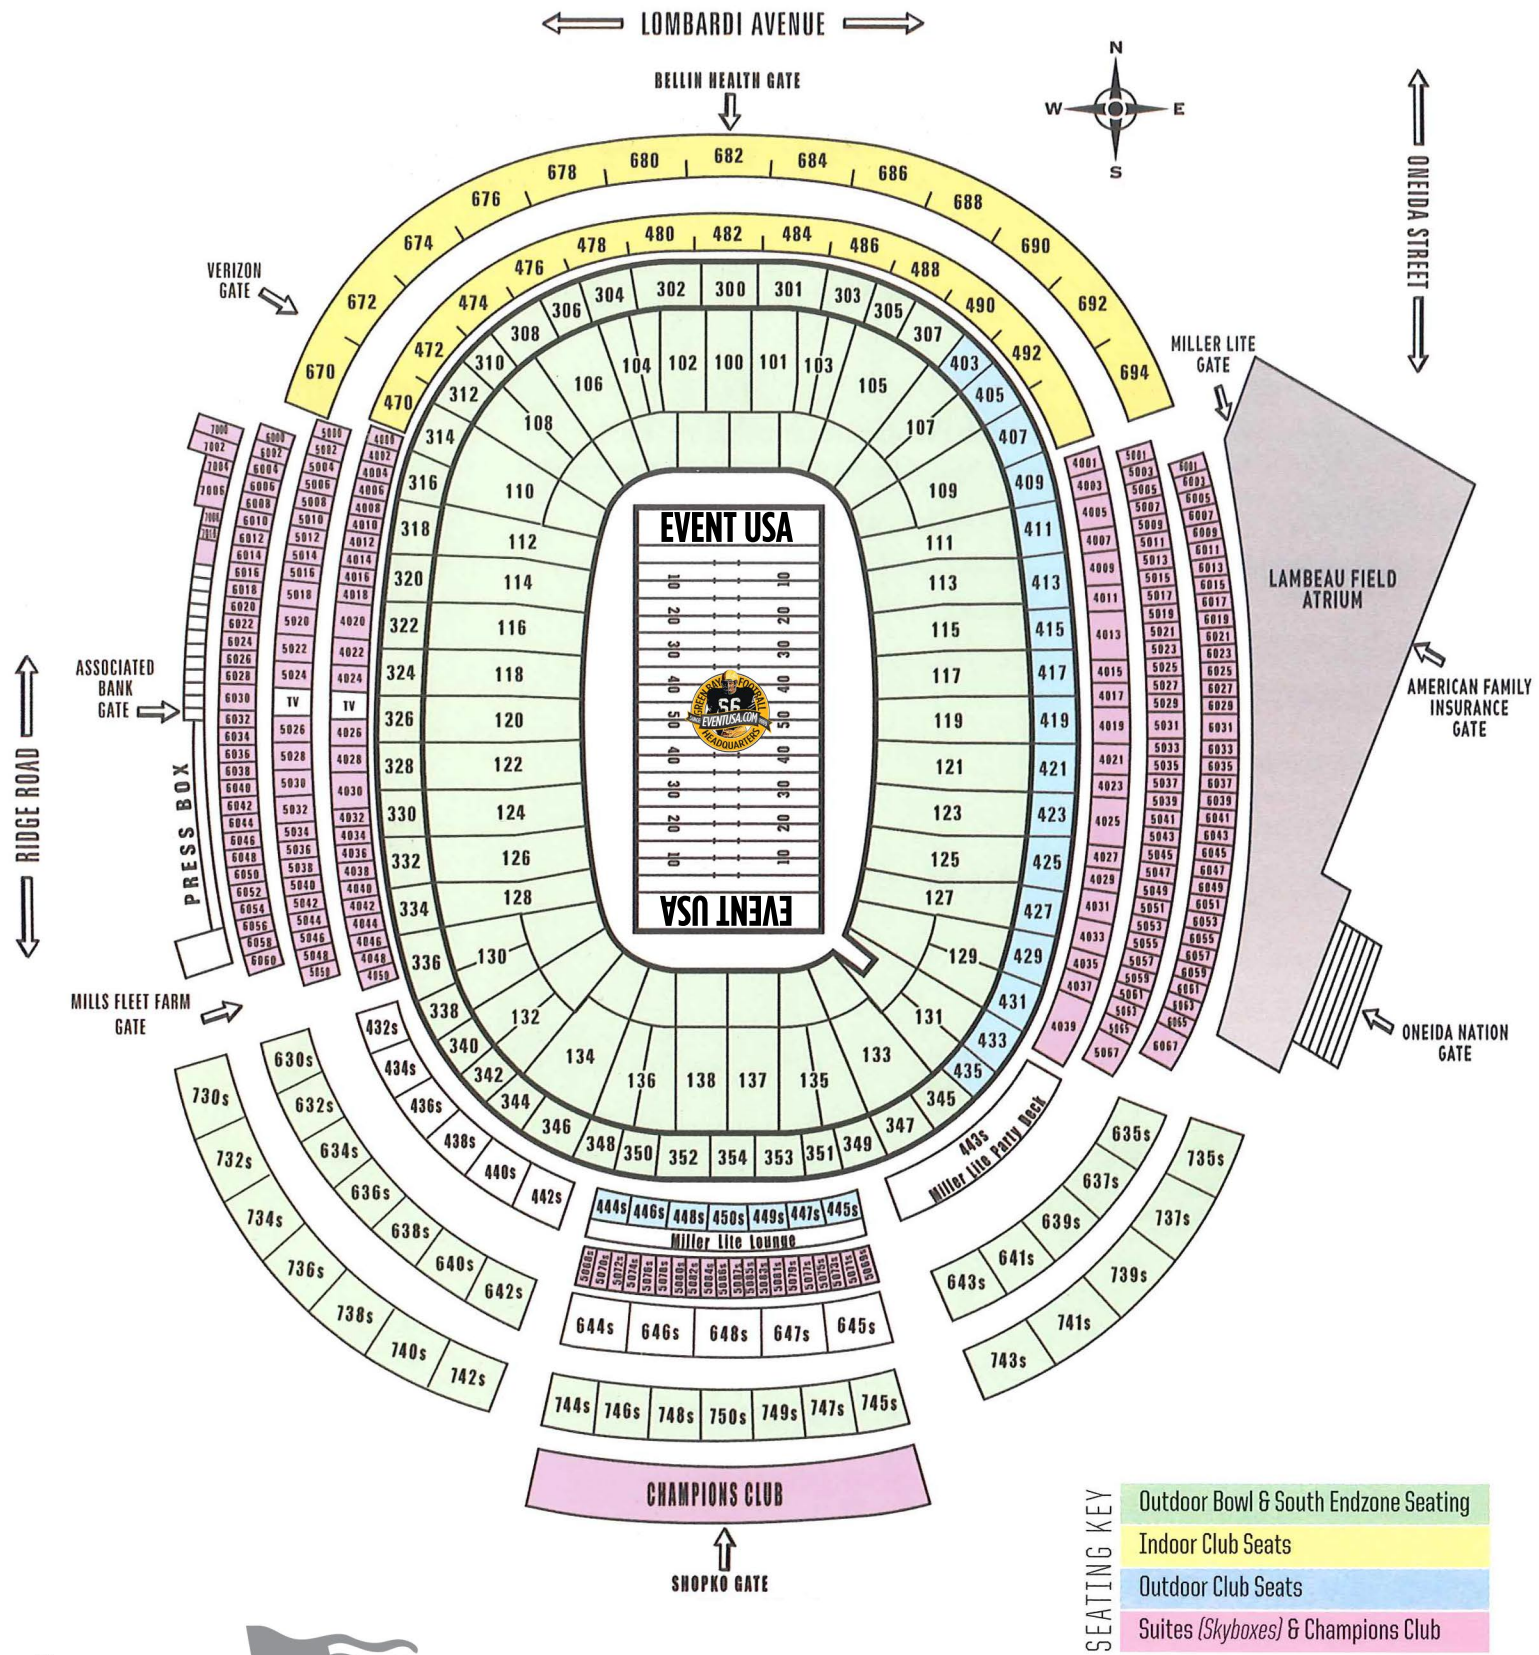

LAMBEAU FIELD SEATING CHART

- SEATING KEY**
- Outdoor Bowl & South Endzone Seating
 - Indoor Club Seats
 - Outdoor Club Seats
 - Suites (Skyboxes) & Champions Club

EventUSA
Unforgettable Fan Experiences